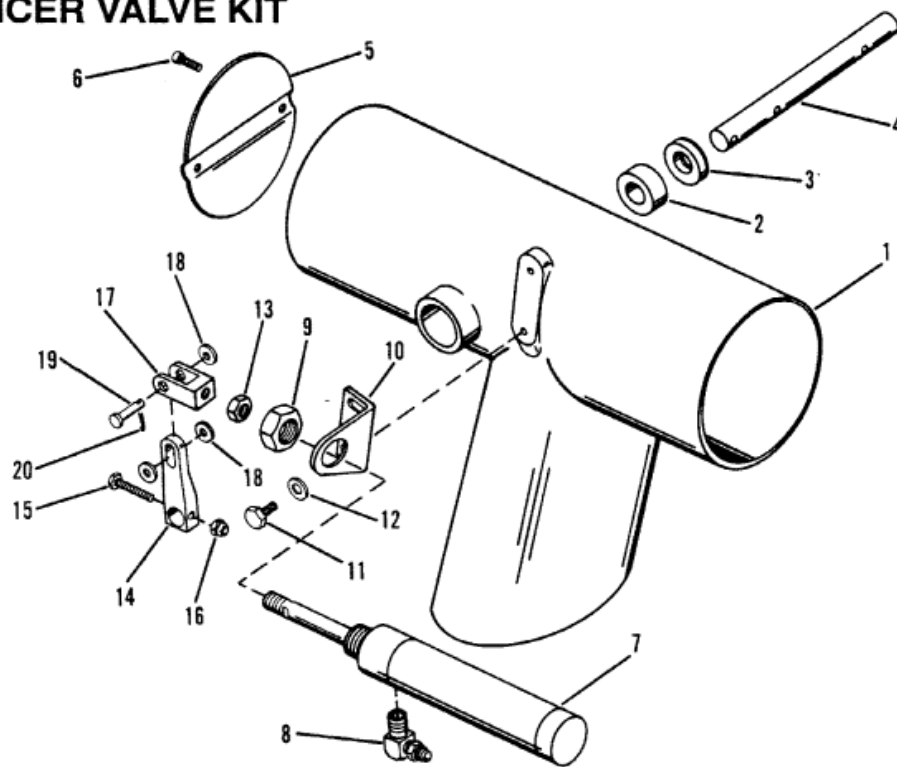

# SILENCER VALVE KIT

Parts List						
Ref	Class	Part	Description	Qty	Comment	Footnote
-		15786A	2 SILENCER VALVE KIT	1		
1		15786A	4 EXHAUST PIPE	2		
2	23	16026	BUSHING, EXHAUST PIPE	4		
3	26	16025	OIL SEAL, EXHAUST PIPE	4		
4		15983	SHAFT, EXHAUST SHUTTER	2		
5		15982	EXHAUST SHUTTER	2		
6	10	90188	SCREW, EXHAUST SHUTTER	4		
7		16027A	1 AIR CYLINDER ASSEMBLY	2		
8	22	16391	FITTING, AIR CYLINDER	2		
9	11	35921	NUT, AIR CYLINDER	2		
10		15981	BRACKET, AIR CYLINDER	2		
11	10	73286	SCREW, BRACKET	4		
12	12	29245	WASHER, BRACKET SCREW	4		
13	11	90095	NUT, AIR CYLINDER	2		
14		15980	ARM, EXHAUST SHUTTER	2		
15	10	34994	SCREW, ARM	2		
16	11	34059	NUT, ARM SCREW	2		
17		15984	CLEVIS	2		
18	12	71055	WASHER	6		
19	17	95029	CLEVIS PIN	2		
20	18	21071	COTTER PIN	2		